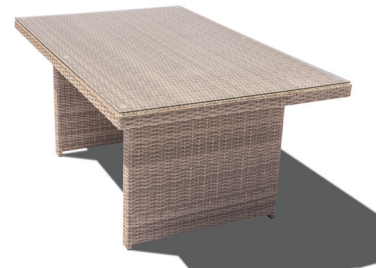

PALM TRAILS FACTORY 32

PALM TRAILS

KCF32-PAL-SOFASET-5PCS

Loveseat
34"W 57"D 27"H

Sofa
34"W 80"D 27"H

Rectangle Bench
26"W 45"D 13"H

Square Bench
26"W 26"D 13"H

Dining Table
39"W 63"D 28"H