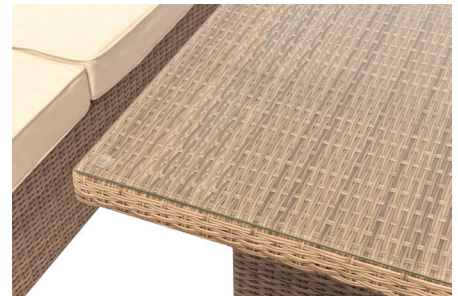

PALM TRAILS FACTORY 32

PALM TRAILS

KCF32-PAL-SOFASET-5PCS

Loveseat
34"W 57"D 27"H

Sofa
34"W 80"D 27"H

Rectangle Bench
26"W 45"D 13"H

Square Bench
26"W 26"D 13"H

Dining Table
39"W 63"D 28"H